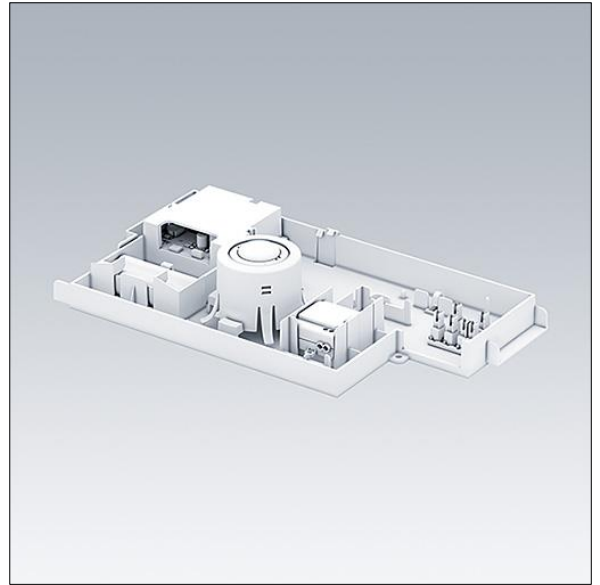

# Omega Pro 2

96633263 OP2 CKIT+ BC E3

THORN

## Omega Pro 2

Plug and play accessory kit to convert blank CKIT+ luminaire to BasicDIM wireless (BC) communication. With manual test, 3 hour emergency lighting unit with interchangeable anti-panic, escape route and spot optics.