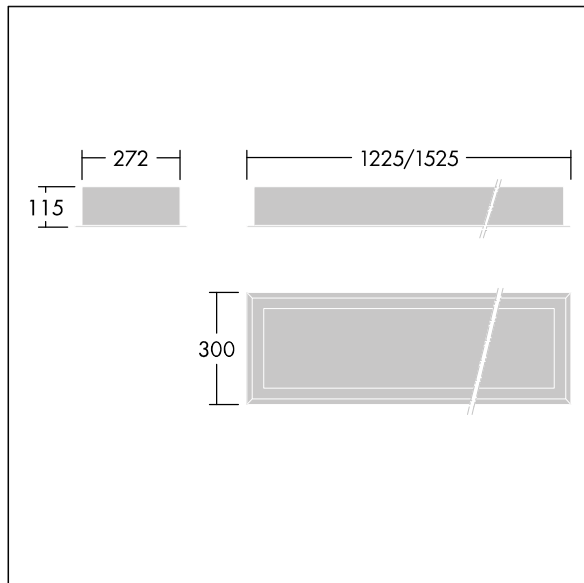

96633049 DUROLIGHT-R 4300-840 HF L1250

IP65	IK10					850°C		170Nm	T _a -25 +50
------	------	--	--	--	--	-------	--	-------	---------------------------

Durolight

Anti-vandal Recessed LED luminaire. Electronic, fixed output control gear. IP65, IK10, Class I electrical. Body: 2mm sheet steel painted white (close to RAL9016). Gasket: non-ageing polyurethane foam. Diffuser: 3mm thick polycarbonate with outstanding impact resistance, connected and secured with tamper-resistant stainless steel twin hole screws to the body. Complete with 4000K LED

Dimensions: 1225 x 300 x 115 mm
 Luminaire input power: 38 W
 Luminaire luminous flux: 4253 lm
 Luminaire efficacy: 112 lm/W
 Weight: 14 kg

TLG_DURO_F_MRE.jpg

TLG_DURO_M_LDR.wmf

This product contains a light source of energy efficiency class C.