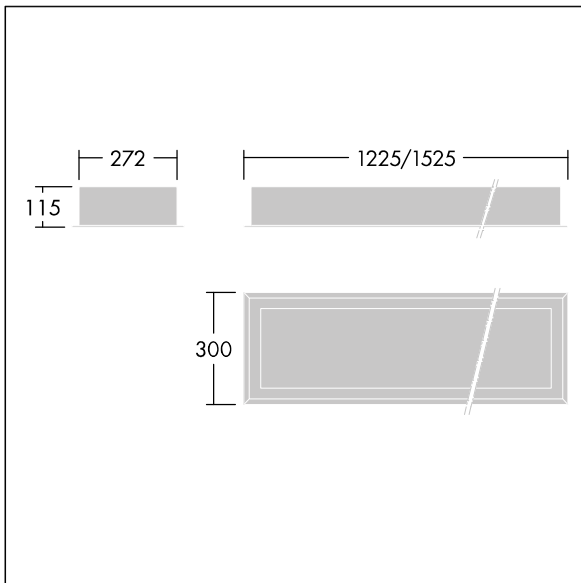

96633049 DUROLIGHT-R 4300-840 HF L1250

IP65	IK10					850°C		T _a -25 +50
------	------	--	--	--	--	-------	--	---------------------------

Durolight

Anti-vandal Recessed LED luminaire. Electronic, fixed output control gear. IP65, IK10, Class I electrical. Body: 2mm sheet steel painted white (close to RAL9016). Gasket: non-ageing polyurethane foam. Diffuser: 3mm thick polycarbonate with outstanding impact resistance, connected and secured with tamper-resistant stainless steel twin hole screws to the body. Complete with 4000K LED

Dimensions: 1225 x 300 x 115 mm

Luminaire input power: 38 W

Luminaire luminous flux: 4253 lm

Luminaire efficacy: 112 lm/W

Weight: 14 kg

TLG_DURO_F_MRE.jpg

TLG_DURO_M_LDR.wmf

This product contains a light source of energy efficiency class C.