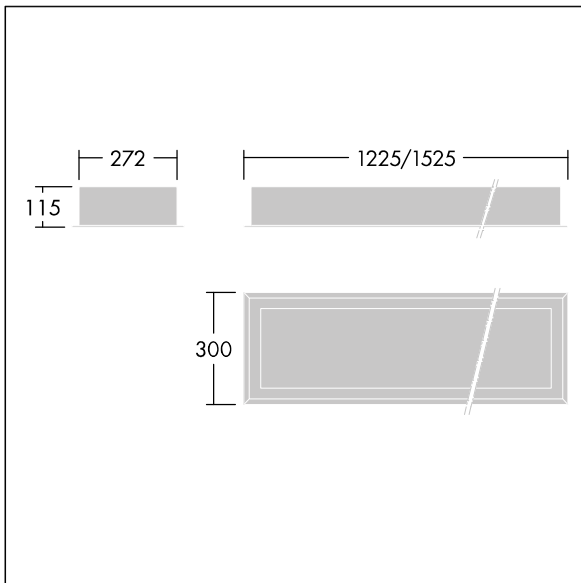

96633052 DUROLIGHT-R 5100-830 HF L1550

IP65	IK10					850°C		170Nm	T _a -25 +50
------	------	--	--	--	--	-------	--	-------	---------------------------

Durolight

Anti-vandal Recessed LED luminaire. Electronic, fixed output control gear. IP65, IK10, Class I electrical. Body: 2mm sheet steel painted white (close to RAL9016). Gasket: non-ageing polyurethane foam. Diffuser: 3mm thick polycarbonate with outstanding impact resistance, connected and secured with tamper-resistant stainless steel twin hole screws to the body. Complete with 3000K LED

Dimensions: 1525 x 300 x 115 mm

Luminaire input power: 46.2 W

Luminaire luminous flux: 5060 lm

Luminaire efficacy: 110 lm/W

Weight: 17 kg

TLG_DURO_F_MRE.jpg

TLG_DURO_M_LDR.wmf

This product contains a light source of energy efficiency class C.