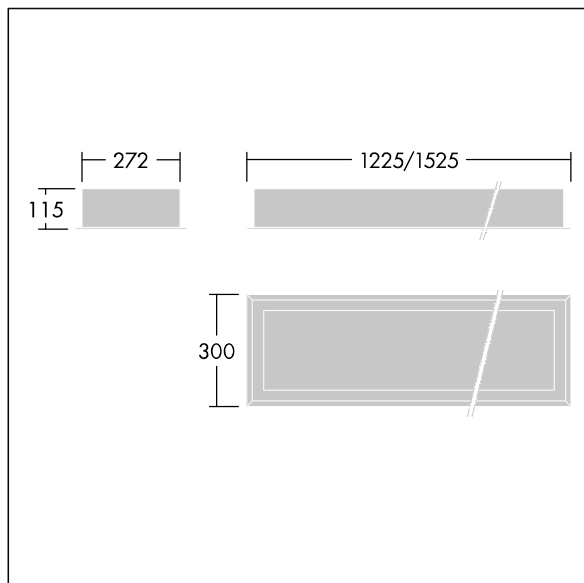

96633052 DUROLIGHT-R 5100-830 HF L1550

IP65	IK10					850°C		170Nm	T _a -25 +50
------	------	--	--	--	--	-------	--	-------	---------------------------

Durolight

Anti-vandal Recessed LED luminaire. Electronic, fixed output control gear. IP65, IK10, Class I electrical. Body: 2mm sheet steel painted white (close to RAL9016). Gasket: non-ageing polyurethane foam. Diffuser: 3mm thick polycarbonate with outstanding impact resistance, connected and secured with tamper-resistant stainless steel twin hole screws to the body. Complete with 3000K LED

Dimensions: 1525 x 300 x 115 mm
 Luminaire input power: 46.2 W
 Luminaire luminous flux: 5060 lm
 Luminaire efficacy: 110 lm/W
 Weight: 17 kg

TLG_DURO_F_MRE.jpg

TLG_DURO_M_LDR.wmf

This product contains a light source of energy efficiency class C.