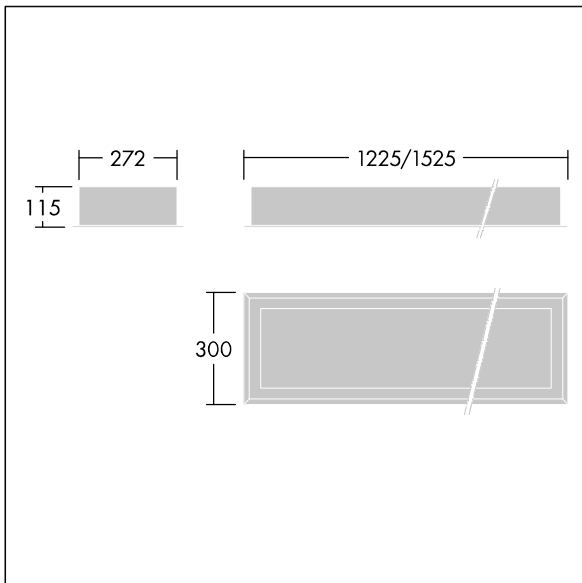

Durolight

THORN

96633057 <DUROLIGHT-R 4300-840 HF E3 L1250

IP65	IK10					850°C		T _a -25 +50
------	------	--	--	--	--	-------	--	---------------------------

Durolight

Anti-vandal Recessed LED luminaire. Electronic, fixed output control gear with 3 hour, manual test, emergency lighting circuit. IP65, IK10, Class I electrical. Body: 2mm sheet steel painted white (close to RAL9016). Gasket: non-ageing polyurethane foam. Diffuser: 3mm thick polycarbonate with outstanding impact resistance, connected and secured with tamper-resistant stainless steel twin hole screws to the body. Complete with 4000K LED

Dimensions: 1225 x 300 x 115 mm
Luminaire input power: 38 W
Luminaire luminous flux: 4253 lm
Luminaire efficacy: 112 lm/W
Weight: 14 kg

TLG_DURO_F_MRE.jpg

TLG_DURO_M_LDR.wmf

This product contains a light source of energy efficiency class C.