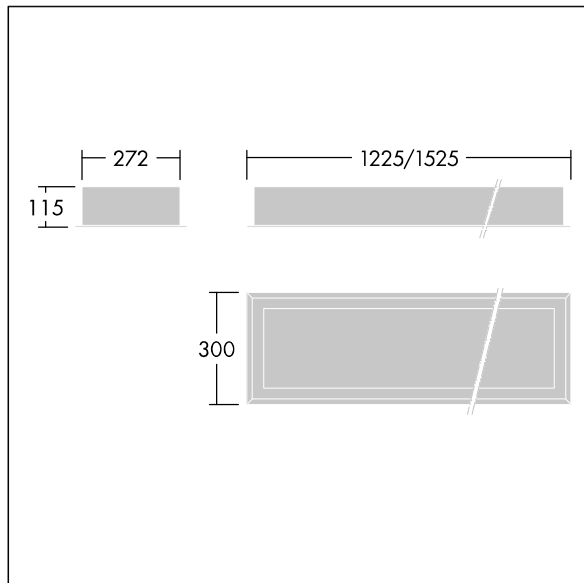

IP65	IK10					850°C		T _a -25 +50
------	------	--	--	--	--	-------	--	---------------------------

Durolight

Anti-vandal Recessed LED luminaire. Electronic, fixed output control gear with 3 hour, manual test, emergency lighting circuit. IP65, IK10, Class I electrical. Body: 2mm sheet steel painted white (close to RAL9016). Gasket: non-ageing polyurethane foam. Diffuser: 3mm thick polycarbonate with outstanding impact resistance, connected and secured with tamper-resistant stainless steel twin hole screws to the body. Complete with 4000K LED

Dimensions: 1225 x 300 x 115 mm
 Luminaire input power: 38 W
 Luminaire luminous flux: 4253 lm
 Luminaire efficacy: 112 lm/W
 Weight: 14 kg

TLG_DURO_F_MRE.jpg

TLG_DURO_M_LDR.wmf

This product contains a light source of energy efficiency class C.