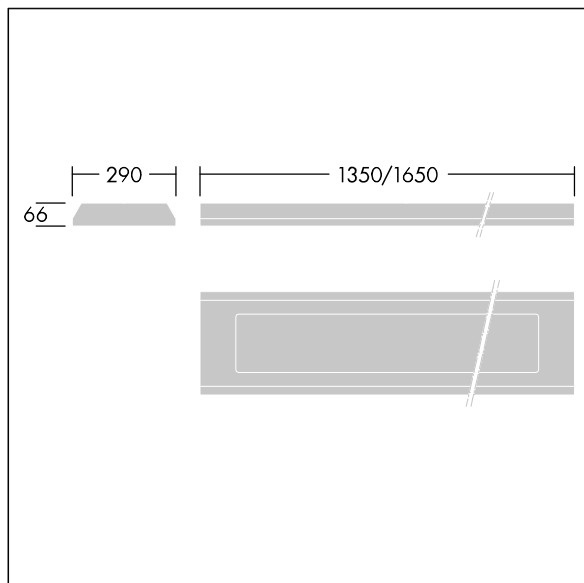

96633062 DUROLIGHT-S 5200-840 HF L1650

IP65	IK10					850°C		T _a -25 +50
------	------	--	--	--	--	-------	--	---------------------------

Durolight

Anti-vandal Surface mounted LED luminaire. Electronic, fixed output control gear. IP65, IK10, Class I electrical. Body: 2mm sheet steel painted white (close to RAL9016). Gasket: non-ageing polyurethane foam. Diffuser: 3mm thick polycarbonate with outstanding impact resistance, connected and secured with tamper-resistant stainless steel twin hole screws to the body. Complete with 4000K LED

Dimensions: 1650 x 290 x 66 mm
Luminaire input power: 46.7 W
Luminaire luminous flux: 5210 lm
Luminaire efficacy: 112 lm/W
Weight: 18 kg

TLG_DURO_F_MCE.jpg

TLG_DURO_M_LDS.wmf

This product contains a light source of energy efficiency class C.