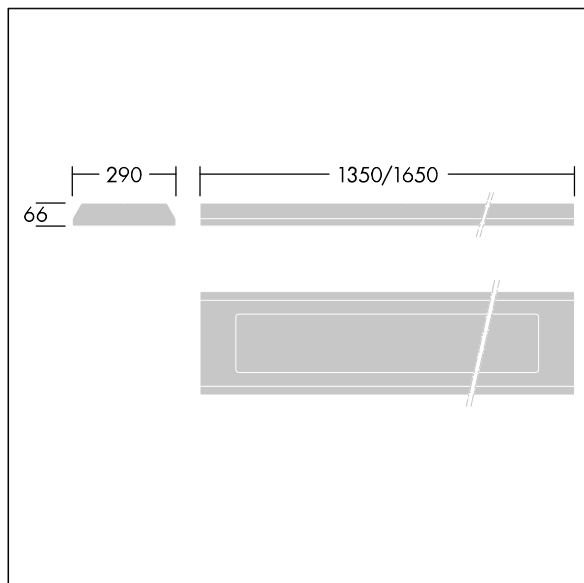

96633063 DUROLIGHT-S 4000-830 HF L1350

IP65	IK10					850°C		T _a -25 +50
------	------	--	--	--	--	-------	--	---------------------------

Durolight

Anti-vandal Surface mounted LED luminaire. Electronic, fixed output control gear. IP65, IK10, Class I electrical. Body: 2mm sheet steel painted white (close to RAL9016). Gasket: non-ageing polyurethane foam. Diffuser: 3mm thick polycarbonate with outstanding impact resistance, connected and secured with tamper-resistant stainless steel twin hole screws to the body. Complete with 3000K LED

Dimensions: 1350 x 290 x 66 mm
Luminaire input power: 37.6 W
Luminaire luminous flux: 3965 lm
Luminaire efficacy: 105 lm/W
Weight: 15 kg

TLG_DURO_F_MCE.jpg

TLG_DURO_M_LDS.wmf

This product contains a light source of energy efficiency class C.