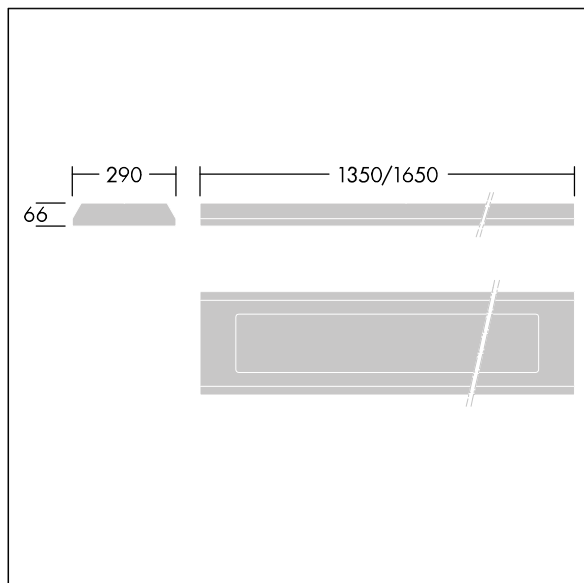

## 96633063 DUROLIGHT-S 4000-830 HF L1350

|      |      |  |  |  |  |       |  |                           |
|------|------|--|--|--|--|-------|--|---------------------------|
| IP65 | IK10 |  |  |  |  | 850°C |  | T <sub>a</sub> -25<br>+50 |
|------|------|--|--|--|--|-------|--|---------------------------|

### Durolight

Anti-vandal Surface mounted LED luminaire. Electronic, fixed output control gear. IP65, IK10, Class I electrical. Body: 2mm sheet steel painted white (close to RAL9016). Gasket: non-ageing polyurethane foam. Diffuser: 3mm thick polycarbonate with outstanding impact resistance, connected and secured with tamper-resistant stainless steel twin hole screws to the body. Complete with 3000K LED

Dimensions: 1350 x 290 x 66 mm  
Luminaire input power: 37.6 W  
Luminaire luminous flux: 3965 lm  
Luminaire efficacy: 105 lm/W  
Weight: 15 kg

TLG\_DURO\_F\_MCE.jpg

TLG\_DURO\_M\_LDS.wmf

This product contains a light source of energy efficiency class C.