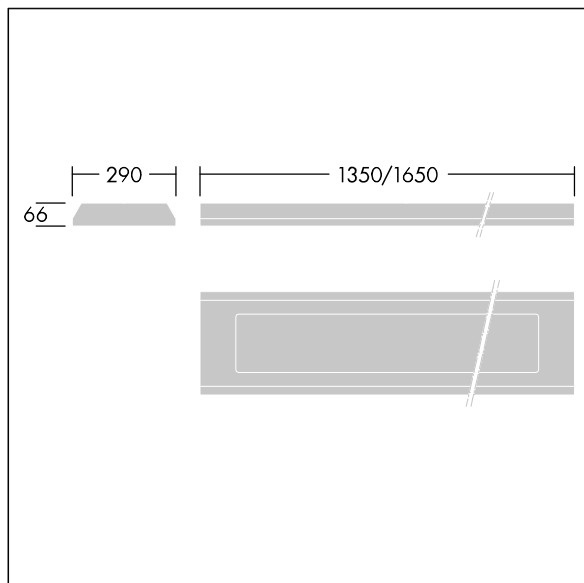

96633069 DUROLIGHT-S 4100-840 HF E3 L1350

IP65	IK10					850°C		T _a -25 +50
------	------	--	--	--	--	-------	--	---------------------------

Durolight

Anti-vandal Surface mounted LED luminaire. Electronic, fixed output control gear with 3 hour, manual test, emergency lighting circuit. IP65, IK10, Class I electrical. Body: 2mm sheet steel painted white (close to RAL9016). Gasket: non-ageing polyurethane foam. Diffuser: 3mm thick polycarbonate with outstanding impact resistance, connected and secured with tamper-resistant stainless steel twin hole screws to the body. Complete with 4000K LED

Dimensions: 1350 x 290 x 66 mm
 Luminaire input power: 38 W
 Luminaire luminous flux: 4100 lm
 Luminaire efficacy: 108 lm/W
 Weight: 15 kg

TLG_DURO_F_MCE.jpg

TLG_DURO_M_LDS.wmf

This product contains a light source of energy efficiency class C.