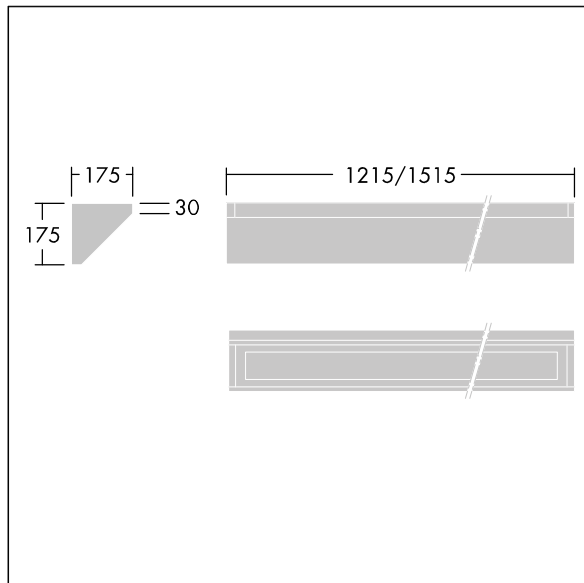

96633073 DUROLIGHT-C 3600-840 HF L1215

IP65	IK10					850°C		T _a -25 +45
------	------	--	--	--	--	-------	--	---------------------------

Durolight

Anti-vandal Surface mounted cornice LED luminaire.
 Electronic, fixed output control gear. IP65, IK10, Class I electrical. Body: 2mm sheet steel painted white (close to RAL9016). Gasket: non-ageing polyurethane foam.
 Diffuser: 3mm thick polycarbonate with outstanding impact resistance, connected and secured with tamper-resistant stainless steel twin hole screws to the body. Complete with 4000K LED

Dimensions: 1215 x 175 x 175 mm
 Luminaire input power: 38 W
 Luminaire luminous flux: 3589 lm
 Luminaire efficacy: 94 lm/W
 Weight: 11 kg

TLG_DURO_F_CORNER.jpg

TLG_DURO_M_LDC.wmf

This product contains a light source of energy efficiency class C.