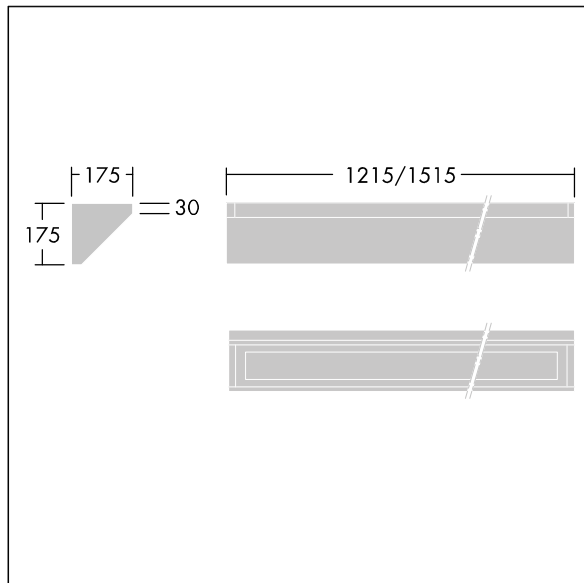

96633074 DUROLIGHT-C 4500-840 HF L1515

IP65	IK10					850°C		T _a -25 +45
------	------	--	--	--	--	-------	--	---------------------------

Durolight

Anti-vandal Surface mounted cornice LED luminaire.
 Electronic, fixed output control gear. IP65, IK10, Class I electrical. Body: 2mm sheet steel painted white (close to RAL9016). Gasket: non-ageing polyurethane foam.
 Diffuser: 3mm thick polycarbonate with outstanding impact resistance, connected and secured with tamper-resistant stainless steel twin hole screws to the body. Complete with 4000K LED

Dimensions: 1515 x 175 x 175 mm
 Luminaire input power: 46.7 W
 Luminaire luminous flux: 4497 lm
 Luminaire efficacy: 96 lm/W
 Weight: 13 kg

TLG_DURO_F_CORNER.jpg

TLG_DURO_M_LDC.wmf

This product contains a light source of energy efficiency class C.