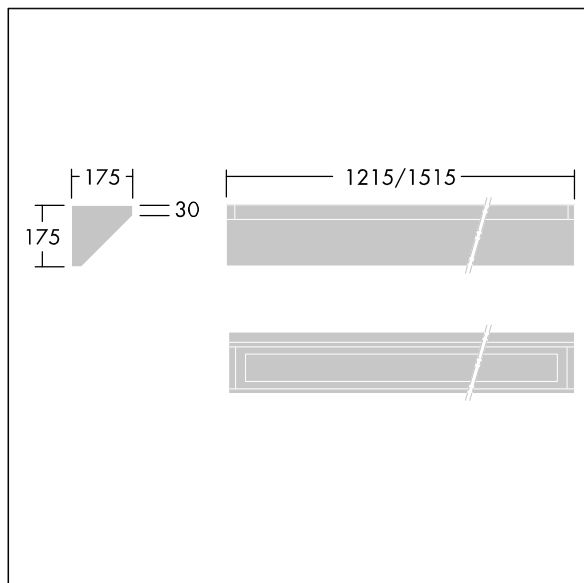

## 96633075 DUROLIGHT-C 3500-830 HF L1215

IP65	IK10					850°C		T <sub>a</sub> -25 +45
------	------	--	--	--	--	-------	--	---------------------------

### Durolight

Anti-vandal Surface mounted cornice LED luminaire.  
 Electronic, fixed output control gear. IP65, IK10, Class I electrical. Body: 2mm sheet steel painted white (close to RAL9016). Gasket: non-ageing polyurethane foam.  
 Diffuser: 3mm thick polycarbonate with outstanding impact resistance, connected and secured with tamper-resistant stainless steel twin hole screws to the body. Complete with 3000K LED

Dimensions: 1215 x 175 x 175 mm  
 Luminaire input power: 37.6 W  
 Luminaire luminous flux: 3454 lm  
 Luminaire efficacy: 92 lm/W  
 Weight: 11 kg

TLG\_DURO\_F\_CORNER.jpg

TLG\_DURO\_M\_LDC.wmf

This product contains a light source of energy efficiency class C.