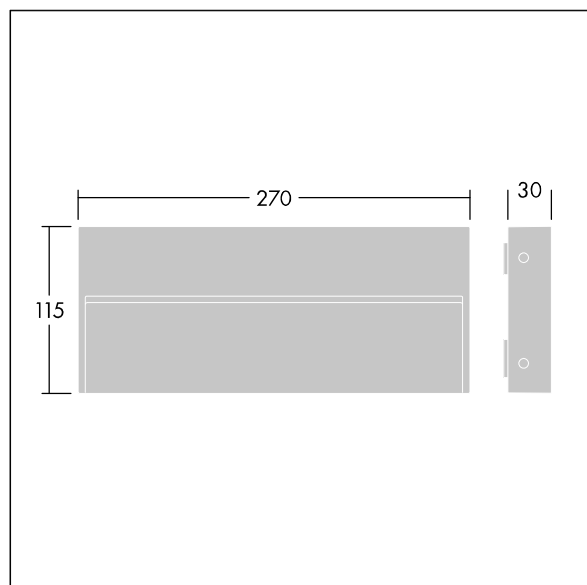

### Similo

A slim, rectangular, surface / Wall mounted LED luminaire for pathway lighting, with 28 LEDs driven at 500mA by an integral driver. Class I electrical, IP65, IK08. Housing: die-cast aluminium (EN AB-47100 with low copper content for high corrosion resistance) finished textured anthracite. Diffuser: toughened glass. Screws: stainless steel. Complete with 3000K LED.

Dimensions: 270 x 115 x 30 mm

Luminaire input power: 13 W

Luminaire luminous flux: 421 lm

Luminaire efficacy: 32 lm/W

Weight: 1.27 kg

TLG\_SIMI\_F\_REC.jpg

TLG\_SIMI\_M\_REC.wmf

This product contains a light source of energy efficiency class E.