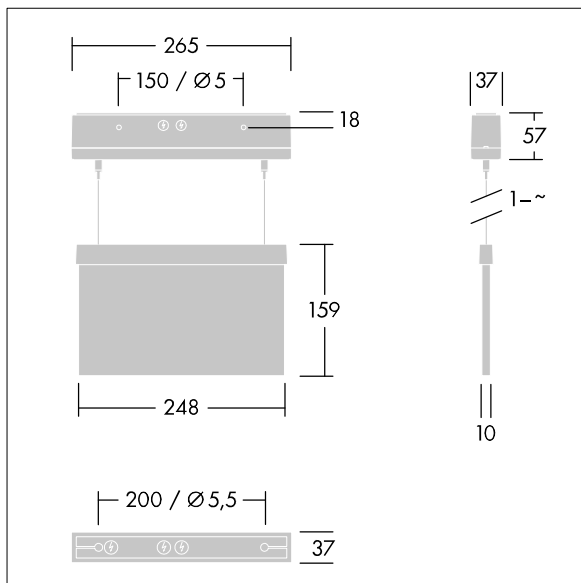

Voyager Style

THORN

96632897 VOYAGER STYLE 115 P MS-WF15 ECD SM-S WH

IP40 IK03  T_{a-10}
 $+40$

Voyager Style

Ultra slim LED escape sign luminaire for suspended, wall or ceiling mounting; recessed ceiling mounting possible with optional recessed ceiling frame; Luminaire for central emergency light supply, for single luminaire monitoring via DALI (DALI-2 certified), settable emergency light level; Non-maintained and maintained mode settable via the central battery system; housing made of polycarbonate ; luminaire easy to install; Quick fit terminal block, through wiring possible up to 2,5 mm²; supplied with a set of ISO 7010 mountable direction signs (left, right, up, down and blank) for viewing from a maximum distance of 23 m; mounting of signs with discrete mounting pins; zero maintenance thanks to LED technology; service life of 50,000 h at constant luminous flux; uniform backlighting of pictogram; luminance > 500 cd/m² in the white region; Power supply: 220/240 V AC; Luminaire input power: 2.8 W; degree of protection: IP40, class of protection: Class II electrical; Impact strength: Impact strength: IK03; Dimensions: 265 x 37 x 57 mm; weight: 0.79 kg

TLG_VYST_F_115MSWF.jpg

TLG_VYST_M_115MC.wmf

All values marked with an * are rated values. Unless stated otherwise, the values apply to an ambient temperature of 25°C.

Thorn Lighting is constantly developing and improving its products. The right is reserved to change specifications without prior notification or public announcement.
© Thorn Lighting