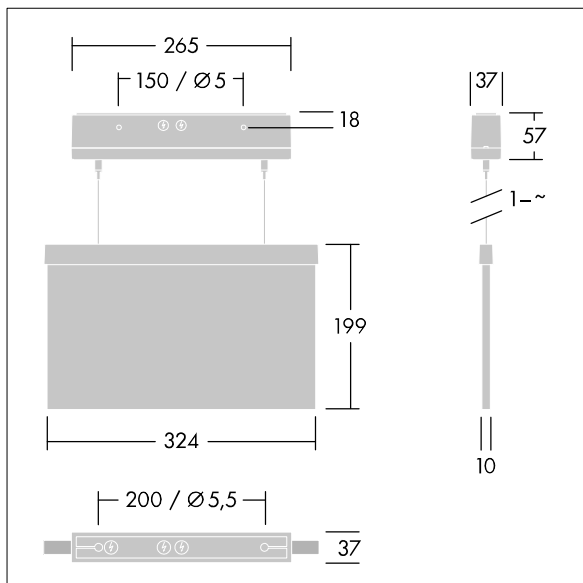

Voyager Style

THORN

96632899 VOYAGER STYLE 150 P MS-WF15 ECD SM-S WH

IP40 IK03  T_{a-10}
 $+40$

Voyager Style

Ultra slim LED escape sign luminaire for suspended, wall or ceiling mounting; recessed ceiling mounting possible with optional recessed ceiling frame; Luminaire for central emergency light supply, for single luminaire monitoring via DALI (DALI-2 certified), settable emergency light level; Non-maintained and maintained mode settable via the central battery system; housing made of polycarbonate ; luminaire easy to install; Quick fit terminal block, through wiring possible up to 2,5 mm²; supplied with a set of ISO 7010 mountable direction signs (left, right, up, down and blank) for viewing from a maximum distance of 30 m; mounting of signs with discrete mounting pins; zero maintenance thanks to LED technology; service life of 50,000 h at constant luminous flux; uniform backlighting of pictogram; luminance > 500 cd/m² in the white region; Power supply: 220/240 V AC; Luminaire input power: 3.3 W; degree of protection: IP40, class of protection: Class II electrical; Impact strength: Impact strength: IK03; Dimensions: 265 x 37 x 57 mm; weight: 1.15 kg

TLG_VYST_F_150MSWF.jpg

TLG_VYST_M_150MC.wmf

All values marked with an * are rated values. Unless stated otherwise, the values apply to an ambient temperature of 25°C.

Thorn Lighting is constantly developing and improving its products. The right is reserved to change specifications without prior notification or public announcement.
© Thorn Lighting