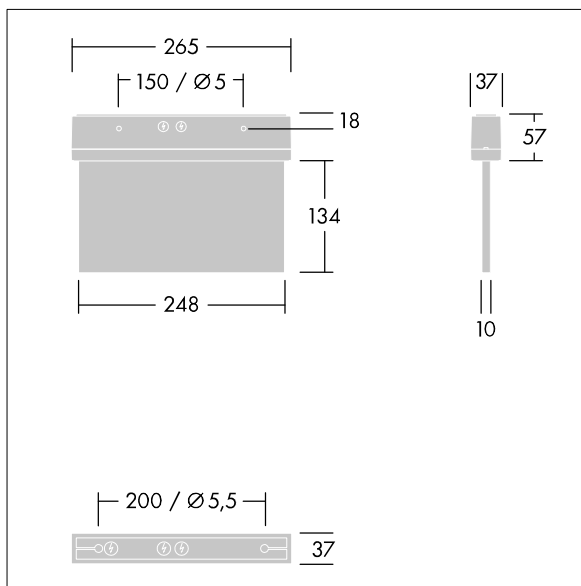

TLG_VYST_M_115MFS.wmf

All values marked with an * are rated values. Unless stated otherwise, the values apply to an ambient temperature of 25°C.

Thorn Lighting is constantly developing and improving its products. The right is reserved to change specifications without prior notification or public announcement.
© Thorn Lighting