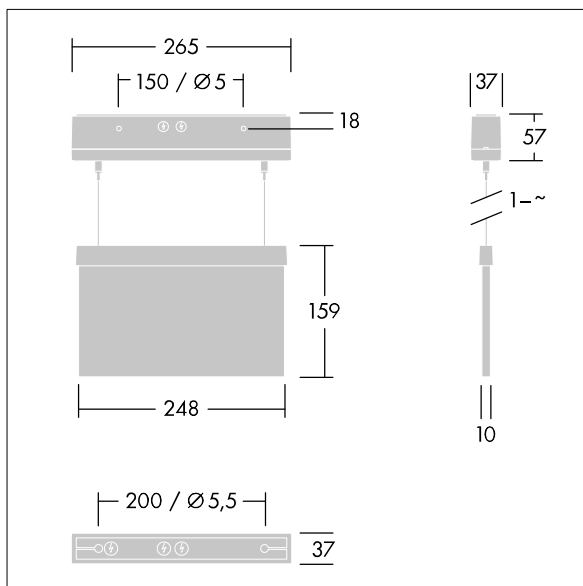

TLG_VYST_M_115MC.wmf

All values marked with an * are rated values. Unless stated otherwise, the values apply to an ambient temperature of 25°C.

Thorn Lighting is constantly developing and improving its products. The right is reserved to change specifications without prior notification or public announcement.
© Thorn Lighting