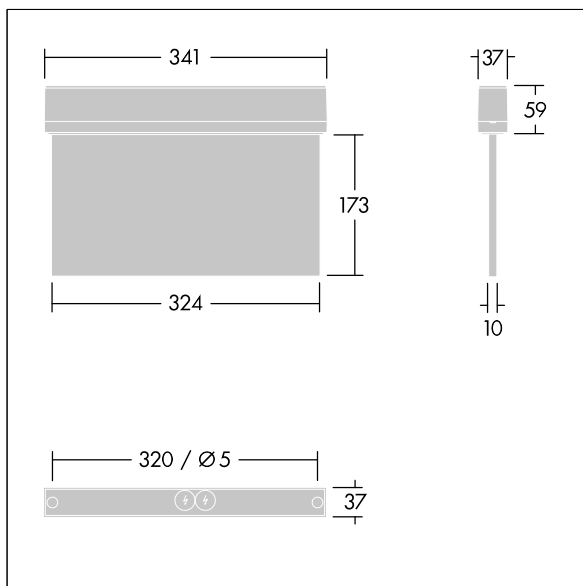

TLG_VYST_M_150MS.wmf

All values marked with an * are rated values. Unless stated otherwise, the values apply to an ambient temperature of 25°C.

Thorn Lighting is constantly developing and improving its products. The right is reserved to change specifications without prior notification or public announcement.
© Thorn Lighting