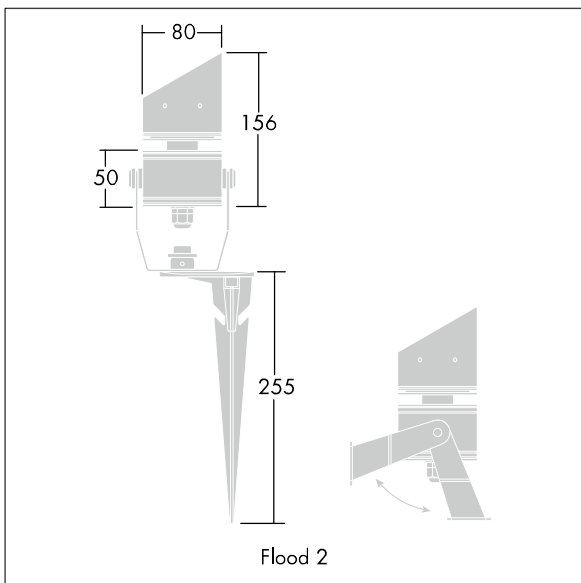

D-CO LED Floodlights

96633101 D-CO FLOOD2 80 6L50 830 NB

D-CO LED Floodlights

A large size, floodlight with 6 x 1.2W warm white LEDs for indoor or outdoor applications. Body in aluminium, finished in grey. Front glass toughened, stirrup or spike mounted. Complete with 5m cable. Complete with 3000K LED

Dimensions: Ø80 x 156 mm
 Luminaire input power: 10.7 W
 Weight: 0.9 kg

TLG_DCOL_F_LEDFLD26X1ANGL.jpg

TLG_DCOL_M_ODFLOOD2.wmf

This product contains a light source of energy efficiency class F.

All values marked with an * are rated values. Thorn uses tried and tested components from leading suppliers, however there may be isolated instances of technology-related failures of individual LEDs during the rated product lifetime. International standards set the tolerance in initial flux and connected load at ±10%. Unless stated otherwise, the values apply to an ambient temperature of 25°C.