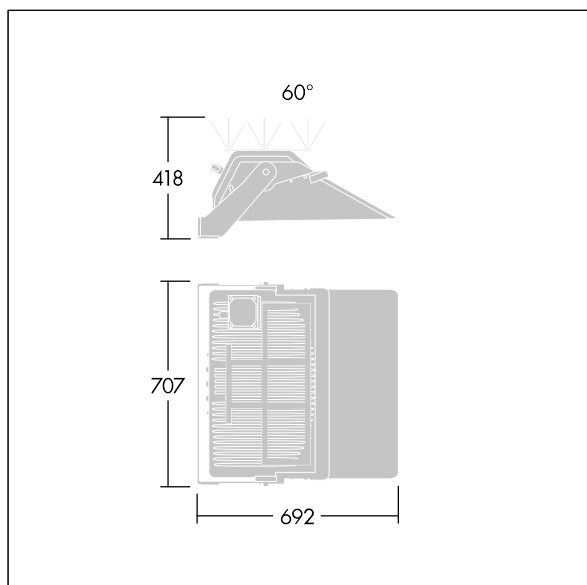

TLG_CHPL_M_LD6.wmf