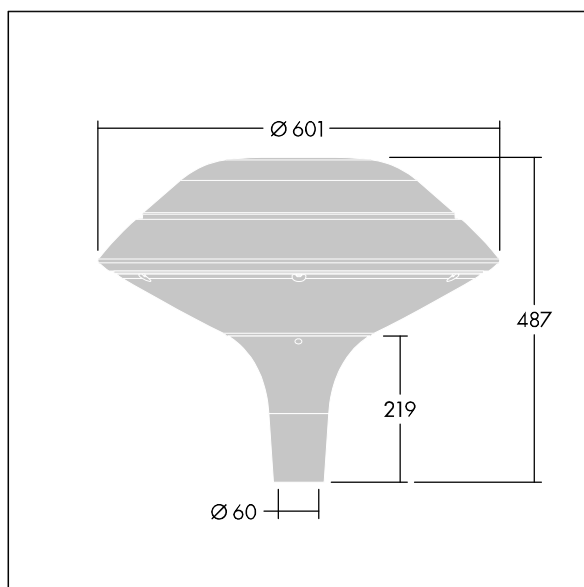

E7748617 / 92916448 PLI F 24L35-830 EWC-B BS 3550 T60 CL2 ->

Plurio

Plurio Indirect: A decorative post-top LED lantern with Extra Wide Comfort - Backlight distribution. LED driver with 24 LEDs driven at 350mA. Class II electrical, IP66, IK08. Base: cast aluminium, powder coated light grey 150 (close to RAL9006). Canopy: flat shape, aluminium, textured light grey 150 (close to RAL9006). Diffuser: UV stabilised, clear polycarbonate with anti-glare prisms. Indirect, reflector based optic. Equipped with 50% power reduction circuit, effective 3 hours before and 5 hours after a calculated midnight. It can be deactivated at installation with an easily accessible internal switch. Complete with 3000K LED. Post top mounting to Ø60mm column. Pre-wired with 4m cable.

Upward lighting emissions below 1%.

Dimensions: Ø601 x 487 mm
 Luminaire input power: 26 W
 Luminaire luminous flux: 2724 lm
 Luminaire efficacy: 105 lm/W
 Weight: 6.7 kg
 Scx: 0.167 m²

TLG_PLRL_F_IFC_ANT.jpg