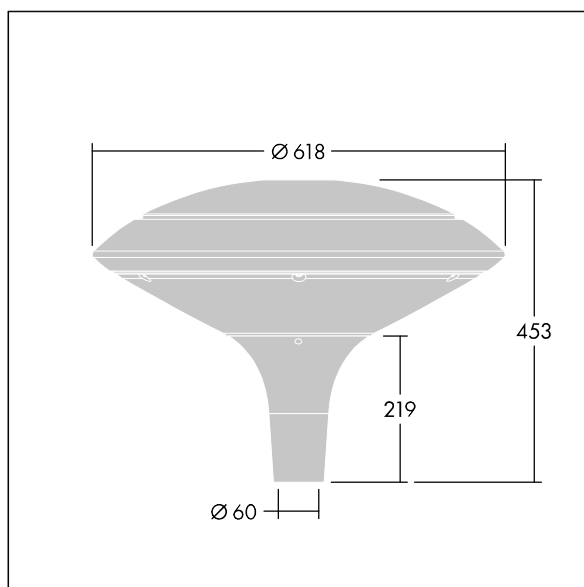

E7748622 / 92916453 PLI D 24L35-830 EWC-B BS 3550 T60 CL2 ->

Plurio

Plurio Indirect: A decorative post-top LED lantern with Extra Wide Comfort - Backlight distribution. LED driver with 24 LEDs driven at 350mA. Class II electrical, IP66, IK08. Base: cast aluminium, powder coated light grey 150 (close to RAL9006). Canopy: disc shape, aluminium, textured light grey 150 (close to RAL9006). Diffuser: UV stabilised, clear polycarbonate with anti-glare prisms. Indirect, reflector based optic. Equipped with 50% power reduction circuit, effective 3 hours before and 5 hours after a calculated midnight. It can be deactivated at installation with an easily accessible internal switch. Complete with 3000K LED. Post top mounting to Ø60mm column. Pre-wired with 4m cable.

Upward lighting emissions below 1%.

Dimensions: Ø618 x 453 mm
 Luminaire input power: 26 W
 Luminaire luminous flux: 2724 lm
 Luminaire efficacy: 105 lm/W
 Weight: 6.7 kg
 Scx: 0.151 m²

TLG_PLRL_F_IDC_ANT.jpg