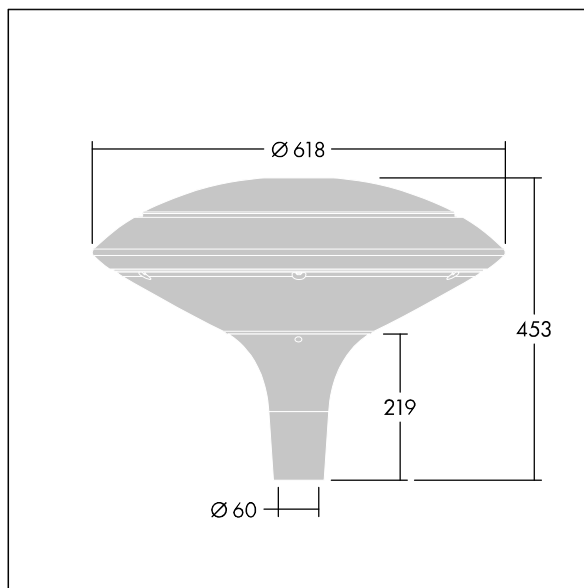

TLG_PLRL_M_IDC_T60.wmf

This product contains a light source of energy efficiency class D.

All values marked with an * are rated values. Thorn uses tried and tested components from leading suppliers, however there may be isolated instances of technology-related failures of individual LEDs during the rated product lifetime. International standards set the tolerance in initial flux and connected load at ±10%. Unless stated otherwise, the values apply to an ambient temperature of 25°C.

Thorn Lighting is constantly developing and improving its products. The right is reserved to change specifications without prior notification or public announcement.
© Thorn Lighting