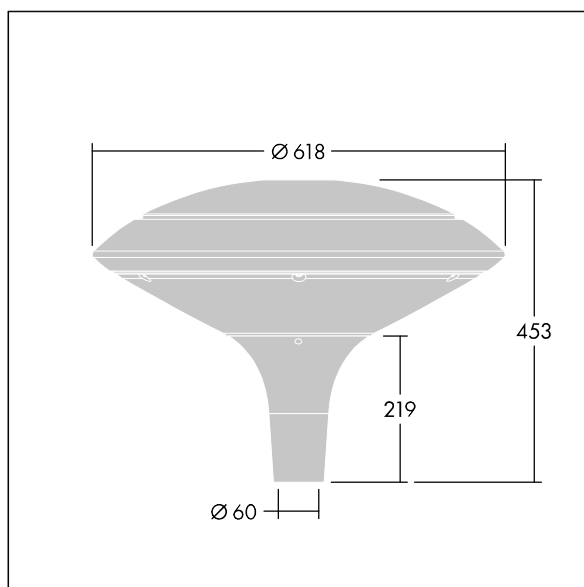

E7748625 / 92916456 PLI D 24L35-722 R/S BS 3550 T60 CL2 ->

Plurio

Plurio Indirect: A decorative post-top LED lantern with radially symmetric distribution. LED driver with 24 LEDs driven at 350mA. Class II electrical, IP66, IK08. Base: cast aluminium, powder coated anthracite (close to RAL7043). Canopy: disc shape, aluminium, textured anthracite (close to RAL7043). Diffuser: UV stabilised, clear polycarbonate with anti-glare prisms. Indirect, reflector based optic. Equipped with 50% power reduction circuit, effective 3 hours before and 5 hours after a calculated midnight. It can be deactivated at installation with an easily accessible internal switch. Complete with 2200K LED. Post top mounting to Ø60mm column. Pre-wired with 4m cable.

Upward lighting emissions below 1%.

Dimensions: Ø618 x 453 mm
 Luminaire input power: 26 W
 Luminaire luminous flux: 2494 lm
 Luminaire efficacy: 96 lm/W
 Weight: 6.7 kg
 Scx: 0.151 m²

TLG_PLRL_F_IDC_ANT.jpg