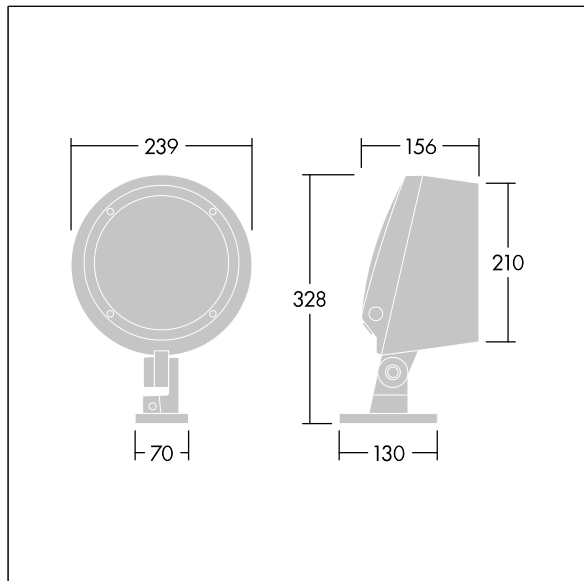

TLG_CONL_M_12L.wmf

This product contains a light source of energy efficiency class E.