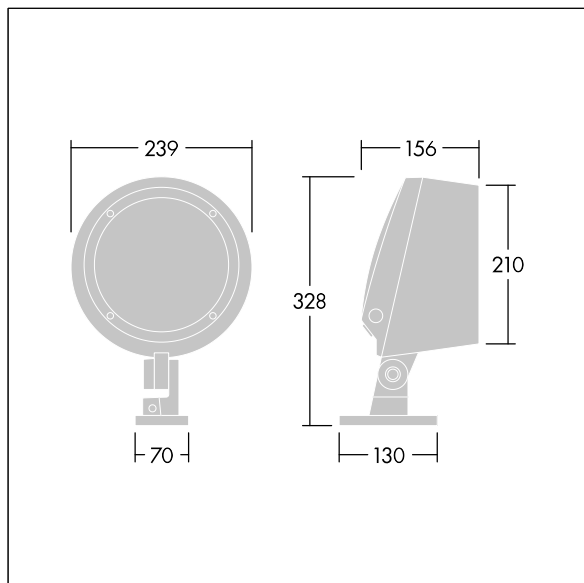

TLG_CONL_M_12L.wmf

This product contains a light source of energy efficiency class D.