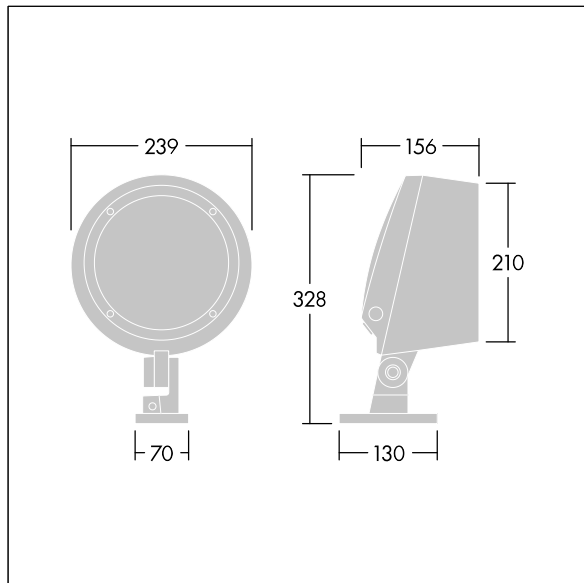

TLG_CONL_M_12L.wmf

This product contains a light source of energy efficiency class D.