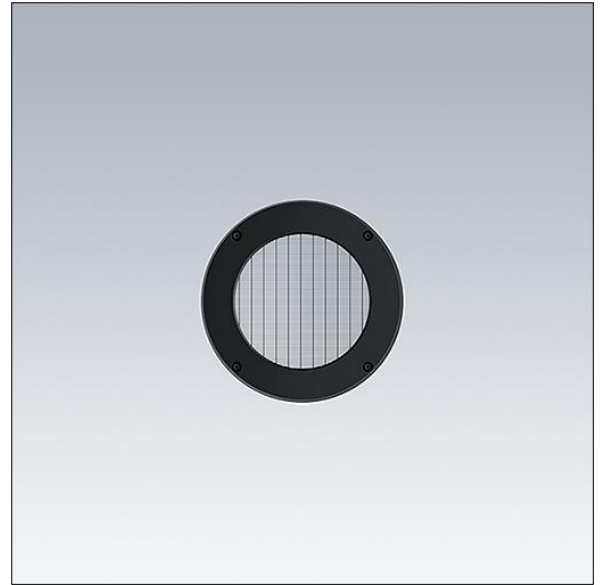

Contrast

96633480 CONT3 12L LOUVER BK

ISO 9223
C5

Contrast

Louvre mounted on a rotative ring for precise glare control. To be mounted directly on the front of a medium Contrast luminaire. Best resistance against corrosion. Compatible with seaside installation.