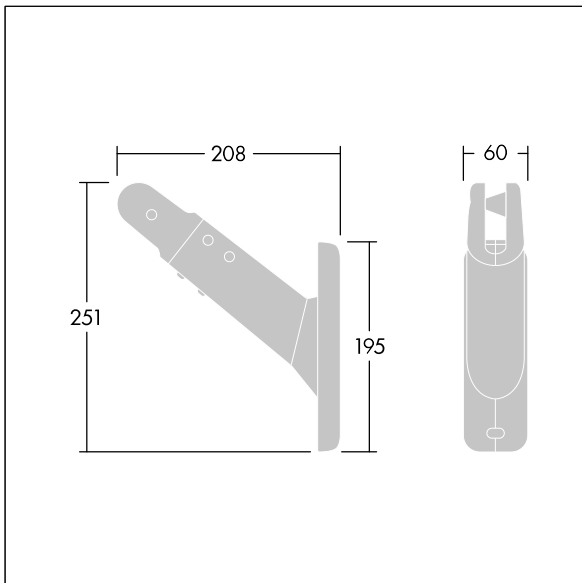

TLG_CONL_M_PMI.wmf