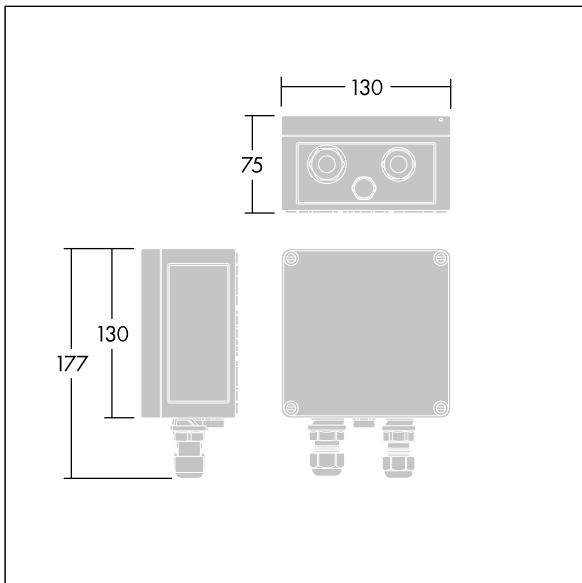

Contrast

96633487 CONT3 4L WHITE-BU CBOX GB HFX 6K

ISO 9223 C5	IP66	IK08				T _a -20 +35
----------------	------	------	--	--	--	---------------------------

Contrast

Connection box for 3 to 5 white or blue small Contrast, including DALI driver. Surge protection 6kV.

TLG_RAZA_F_S_BOX.jpg

TLG_CBOX_M_130X75.wmf