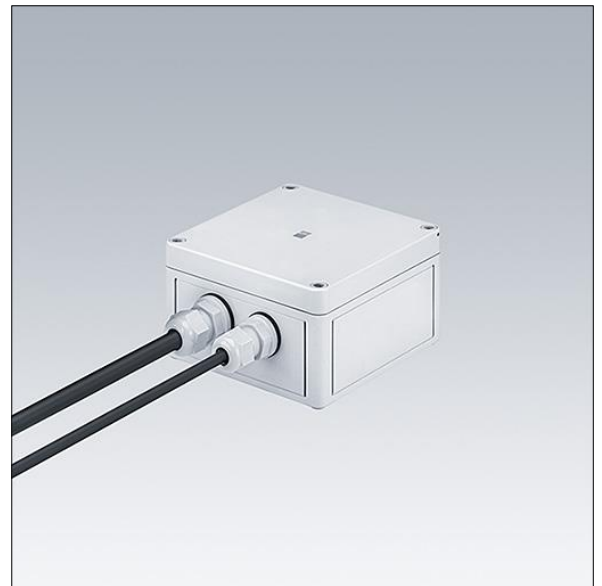

Contrast

96633487 CONT3 4L WHITE-BU CBOX GB HFX 6K

ISO 9223 C5	IP66	IK08				T _a -20 +35
----------------	------	------	--	--	--	---------------------------

Contrast

Connection box for 3 to 5 white or blue small Contrast, including DALI driver. Surge protection 6kV.