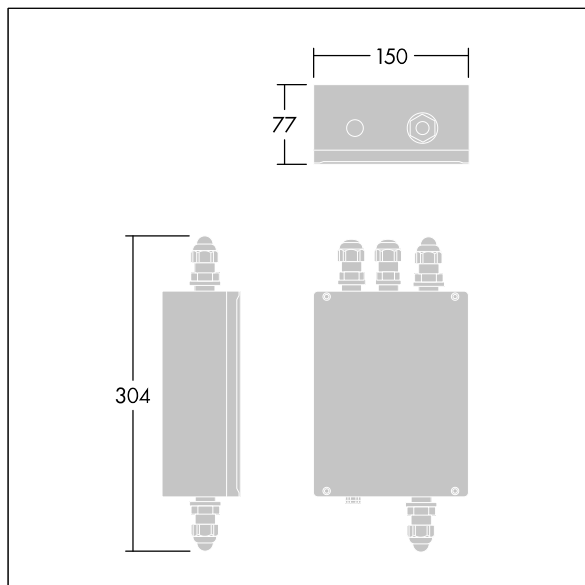

## Contrast

96633488 CONT3 4L BW CBOX GB HFX SP

ISO 9223 C5	IP66	IK08				T <sub>a</sub> -20 +35
----------------	------	------	--	--	--	---------------------------

### Contrast

Connection box for Balanced White small Contrast, including DALI driver. Surge protection 10kV.

TLG\_CON3\_F\_CONTRAST\_GEARBOX.jpg

TLG\_CBOX\_M\_150x70.wmf