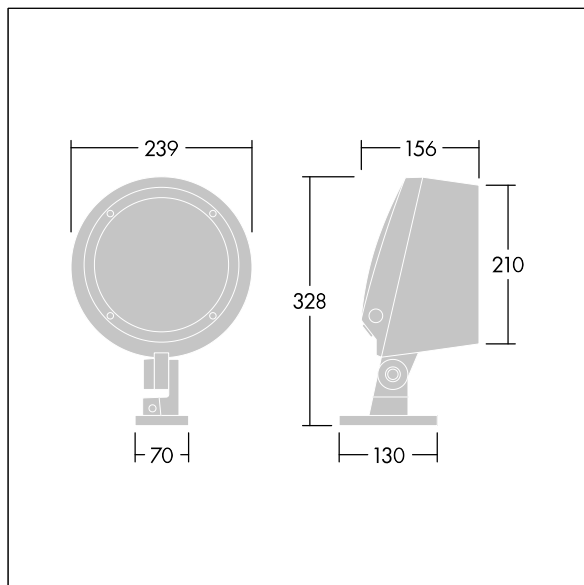

Contrast

96633447 CONT3 12L70-RGBW NB RDMX SP ANT

ISO 9223 C5	IP66	IK08						T _a -20 +35
----------------	------	------	--	--	--	--	--	---------------------------

Contrast

A medium architectural Bracket mounted LED floodlight with 12 LEDs driven at 700mA and a narrow beam distribution. LED driver, DMX controllable control gear. Class II electrical, IP66, IK08. Body: die-cast, powder coated, textured anthracite (close to RAL7043). Compatible with coastal environments. Glass: tempered, 5mm thick. Gasket: EPDM. Screws: geomet. Equipped with 10kV / 10kA surge protection device. Complete with RGBW LEDs (White = 830)

Dimensions: Ø239 x 156 mm
 Luminaire input power: 32 W
 Luminaire luminous flux: 1641 lm
 Luminaire efficacy: 51 lm/W
 Weight: 5.09 kg

TLG_CON3_F_S_12L.jpg

TLG_CONL_M_12L.wmf

This product contains a light source of energy efficiency class D.