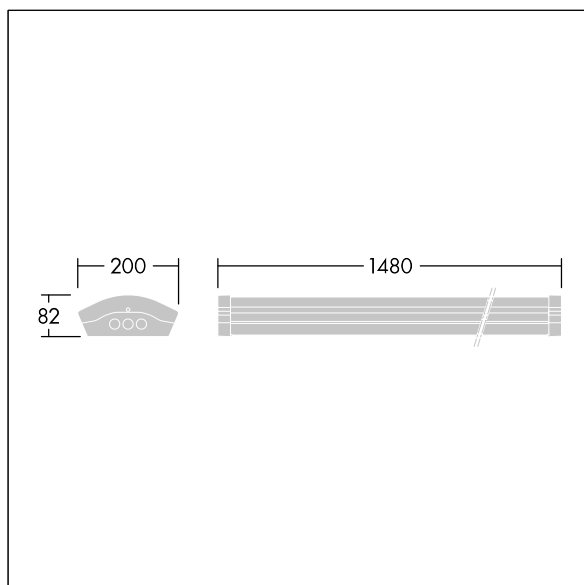

# THORN

96633571 DIFF 3 5000-840 HFIX E3 L1500 LOS

IP40	IK06					650°C	T <sub>a</sub> 25
------	------	--	--	--	--	-------	-------------------

## Diffusalux

A surface mounted, LED luminaire. DALI dimmable LED driver with 3 hour, manual test, emergency lighting circuit. Class I electrical, IP40. Body: painted steel. End caps: polycarbonate with a curved, extruded opal polycarbonate diffuser. Ø21.5mm cable entry hole in the centre of the back spine. Standard BESA fixings at 600mm centres. Piano key terminal block. Complete with 4000K LED. Lumen output can be selected by internal link/switch. HF versions can select the following: 3050lm (LO) / 4750lm (ME) / 6300lm (HI). HFIX versions can select the following: 3250lm (LO) / 5500lm (ME). Default setting is Medium mode. For exact photometric and power information – please visit website and select drop down with LO / ME / HI modes.

Dimensions: 1490 x 200 x 81 mm  
Weight: 2.9 kg

TLG\_DFX3\_F\_PDB.jpg

TLG\_DFX3\_M\_LD1.wmf

This product contains a light source of energy efficiency class D.

All values marked with an \* are rated values. Thorn uses tried and tested components from leading suppliers, however there may be isolated instances of technology-related failures of individual LEDs during the rated product lifetime. International standards set the tolerance in initial flux and connected load at ±10%. Unless stated otherwise, the values apply to an ambient temperature of 25°C.