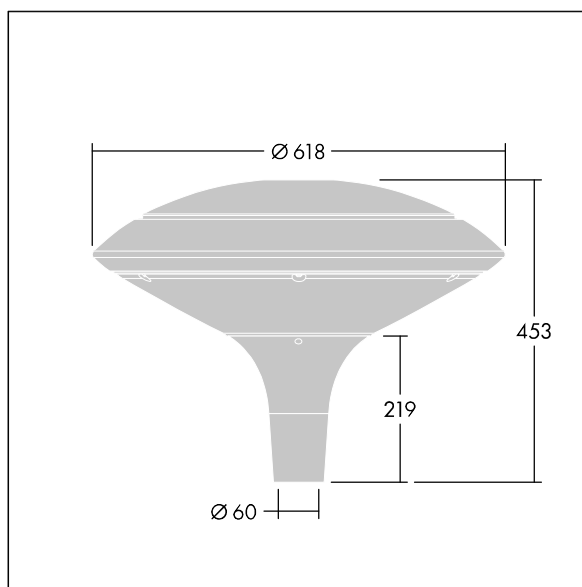

E7740016 / 92917974 PLD D 18L35 740 R/S BS 3550 T60 CL2 ->

Plurio

Plurio Direct: A decorative post-top LED lantern with radially symmetric distribution. LED driver with 18 LEDs driven at 350mA. Class II electrical, IP66, IK08. Base: cast aluminium, powder coated silver-grey. Canopy: disc shape, aluminium, textured silver-grey. Diffuser: UV stabilised, clear polycarbonate with anti-glare prisms. Direct, lens based optic with internal reflector. Equipped with 50% power reduction circuit, effective 3 hours before and 5 hours after a calculated midnight. It can be deactivated at installation with an easily accessible internal switch. Complete with 4000K LED. Post top mounting to Ø60mm column. Pre-wired with 4m cable.

Upward lighting emissions below 1%.

Dimensions: Ø618 x 453 mm
 Luminaire input power: 21 W
 Luminaire luminous flux: 2577 lm
 Luminaire efficacy: 123 lm/W
 Weight: 6.7 kg
 Scx: 0.151 m²

TLG_PLRL_F_DDC_GY.jpg