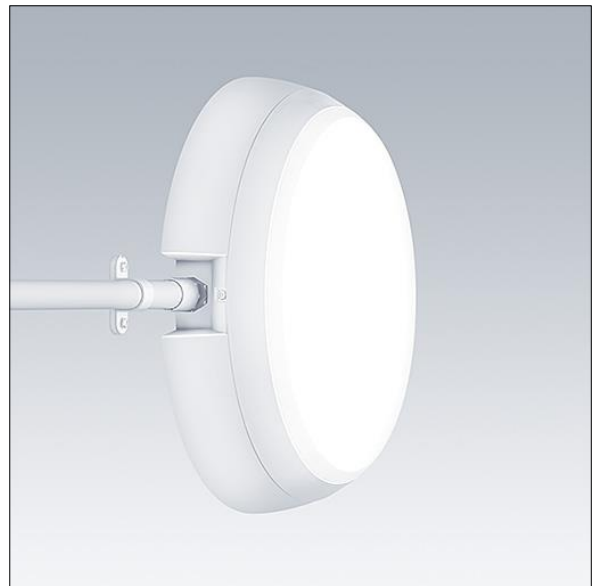

96634053 KAT RD SE 2200-840 HFI

Katona

A round functional LED luminaire with deep body for side entry wiring capability, can be used with up to Ø20mm surface mounted conduit. DALI dimmable LED driver. Body: polycarbonate. Diffuser: opal polycarbonate. Class II electrical, IP65, IK10. Complete with 4000K LED. Suitable for direct mounting to wall or ceiling. Loop-in, loop-out is possible for cables up to 2.5mm². BESA compatible.

Dimensions: Ø328 x 84 mm
 Luminaire input power: 22.1 W
 Luminaire luminous flux: 2150 lm
 Luminaire efficacy: 97 lm/W
 Weight: 1.3 kg

TLG_KATO_F_RD_deep_PDB.jpg

TLG_KATO_M_RD_FRAME_LDS.wmf

This product contains a light source of energy efficiency class C.