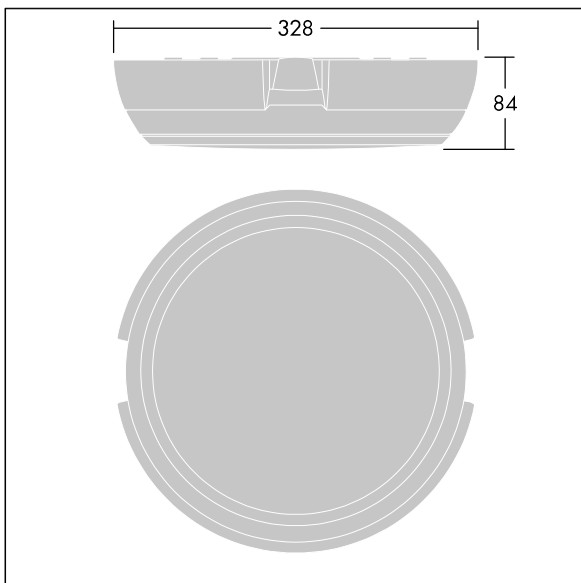

96634053 KAT RD SE 2200-840 HFI

Katona

A round functional LED luminaire with deep body for side entry wiring capability, can be used with up to Ø20mm surface mounted conduit. DALI dimmable LED driver. Body: polycarbonate. Diffuser: opal polycarbonate. Class II electrical, IP65, IK10. Complete with 4000K LED. Suitable for direct mounting to wall or ceiling. Loop-in, loop-out is possible for cables up to 2.5mm². BESA compatible.

Dimensions: Ø328 x 84 mm
 Luminaire input power: 22.1 W
 Luminaire luminous flux: 2150 lm
 Luminaire efficacy: 97 lm/W
 Weight: 1.3 kg

TLG_KATO_F_RD_deep_PDB.jpg

TLG_KATO_M_RD_FRAME_LDS.wmf

This product contains a light source of energy efficiency class C.