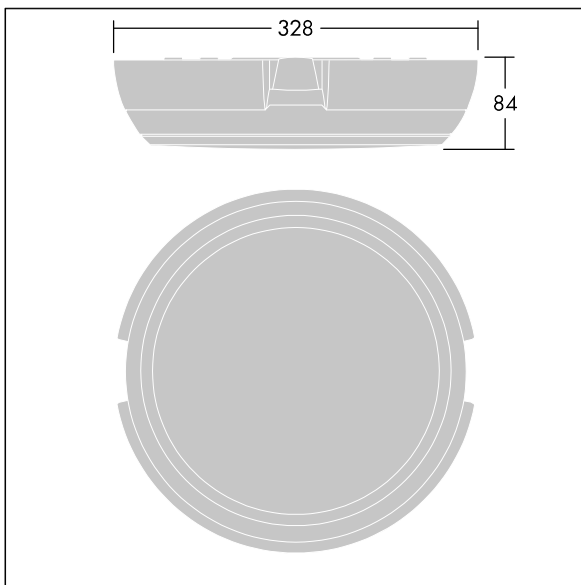

96634054 KAT RD SE 2200-840 HFI E3

Katona

A round functional LED luminaire with deep body for side entry wiring capability, can be used with up to Ø20mm surface mounted conduit. DALI dimmable LED driver with 3 hour, manual test, emergency lighting circuit. Body: polycarbonate. Diffuser: opal polycarbonate. Class II electrical, IP65, IK10. Complete with 4000K LED. Suitable for direct mounting to wall or ceiling. Loop-in, loop-out is possible for cables up to 2.5mm². BESA compatible.

Dimensions: Ø328 x 84 mm
 Luminaire input power: 22.1 W
 Luminaire luminous flux: 2150 lm
 Luminaire efficacy: 97 lm/W
 Weight: 1.45 kg

TLG_KATO_F_RD_deep_PDB.jpg

TLG_KATO_M_RD_FRAME_LDS.wmf

This product contains a light source of energy efficiency class C.