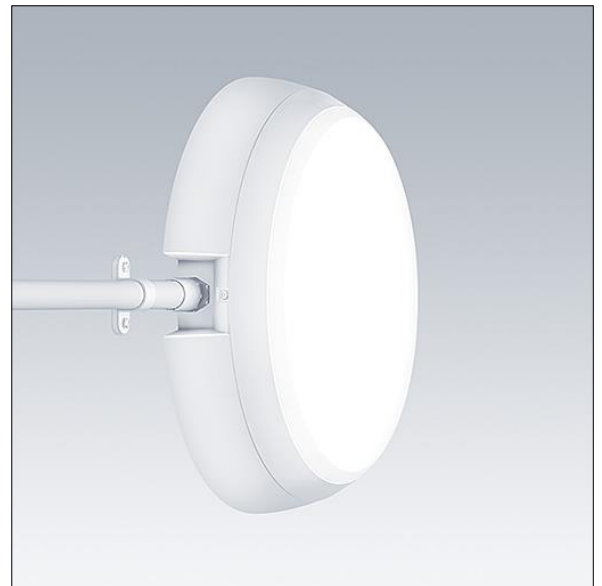

96634054 KAT RD SE 2200-840 HFI E3

Katona

A round functional LED luminaire with deep body for side entry wiring capability, can be used with up to Ø20mm surface mounted conduit. DALI dimmable LED driver with 3 hour, manual test, emergency lighting circuit. Body: polycarbonate. Diffuser: opal polycarbonate. Class II electrical, IP65, IK10. Complete with 4000K LED. Suitable for direct mounting to wall or ceiling. Loop-in, loop-out is possible for cables up to 2.5mm². BESA compatible.

Dimensions: Ø328 x 84 mm
 Luminaire input power: 22.1 W
 Luminaire luminous flux: 2150 lm
 Luminaire efficacy: 97 lm/W
 Weight: 1.45 kg

TLG_KATO_F_RD_deep_PDB.jpg

TLG_KATO_M_RD_FRAME_LDS.wmf

This product contains a light source of energy efficiency class C.