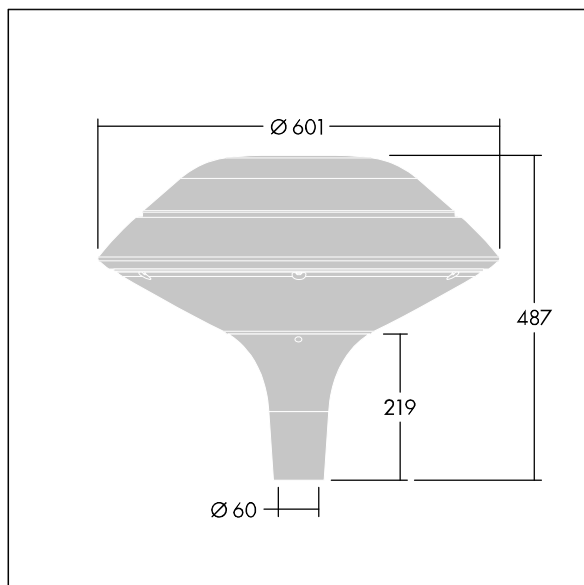

E7740019 / 92927535 PLD F 18L105 740 R/S BS 3550 T60 CL2 ->

Plurio

Plurio Direct: A decorative post-top LED lantern with radially symmetric distribution. LED driver with 18 LEDs driven at 1,05A. Class II electrical, IP66, IK08. Base: cast aluminium, powder coated silver-grey. Canopy: flat shape, aluminium, textured silver-grey. Diffuser: UV stabilised, clear polycarbonate with anti-glare prisms. Direct, lens based optic with internal reflector. Equipped with 50% power reduction circuit, effective 3 hours before and 5 hours after a calculated midnight. It can be deactivated at installation with an easily accessible internal switch. Complete with 4000K LED. Post top mounting to Ø60mm column. Pre-wired with 4m cable.

Upward lighting emissions below 1%.

Dimensions: Ø601 x 487 mm
 Luminaire input power: 60 W
 Luminaire luminous flux: 6645 lm
 Luminaire efficacy: 111 lm/W
 Weight: 7.7 kg
 Scx: 0.167 m²

TLG_PLRL_F_DFC_GY.jpg