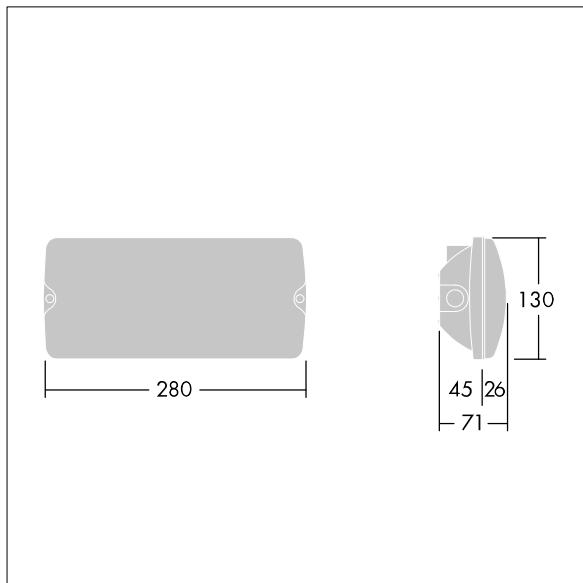

Voyager Solid

96634863 VOYAGER SOLID MS E3-S WH

THORN

IEC EN 60598-1 RG 1	IP65	IK07	CE	T _a 5 40
---------------------------	------	------	----	------------------------

Voyager Solid

Surface mounted LED emergency lighting luminaire for ceiling and wall. Electronic, fixed output control gear Self contained luminaire, manual test (3 hours). Body: small size, white polycarbonate. Cover: transparent polycarbonate. Class II electrical, IP65. Internal ISO legends available for 23 m viewing distance (96634866, to be ordered separately).

Dimensions: 280 x 130 x 71 mm

Luminaire input power: 3.1 W

Weight: 0.68 kg

TLG_VYSO_F_OPS.jpg

TLG_VYSO_M_LDS.wmf

All values marked with an * are rated values. Thorn uses tried and tested components from leading suppliers, however there may be isolated instances of technology-related failures of individual LEDs during the rated product lifetime. International standards set the tolerance in initial flux and connected load at $\pm 10\%$. Unless stated otherwise, the values apply to an ambient temperature of 25°C.