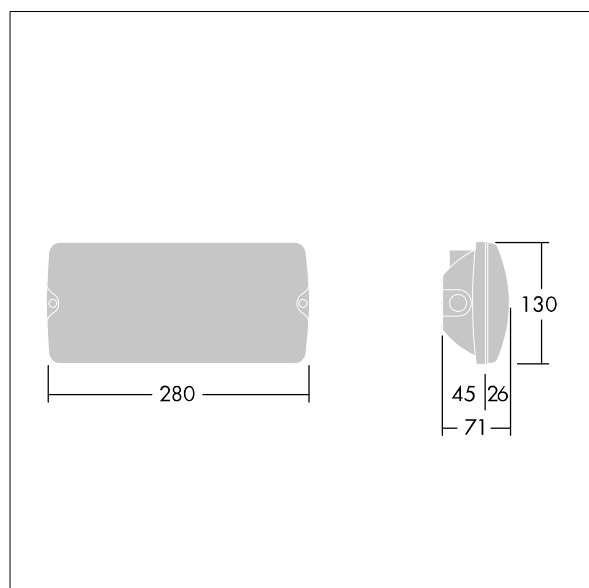

## Voyager Solid

Surface mounted LED emergency lighting luminaire for ceiling and wall. Electronic, fixed output control gear Luminaire with local battery supply for 3 h emergency lighting in maintained or non-maintained mode, with automatic test (auto-test) via the luminaire, display of luminaire status via status LED. Body: small size, white polycarbonate. Cover: transparent polycarbonate. Class II electrical, IP65. Internal ISO legends available for 23 m viewing distance (96634866, to be ordered separately).

Dimensions: 280 x 130 x 71 mm

Luminaire input power: 3.6 W

Weight: 0.7 kg

TLG\_VYSO\_F\_OPS.jpg

TLG\_VYSO\_M\_LDS.wmf

All values marked with an \* are rated values. Thorn uses tried and tested components from leading suppliers, however there may be isolated instances of technology-related failures of individual LEDs during the rated product lifetime. International standards set the tolerance in initial flux and connected load at  $\pm 10\%$ . Unless stated otherwise, the values apply to an ambient temperature of 25°C.