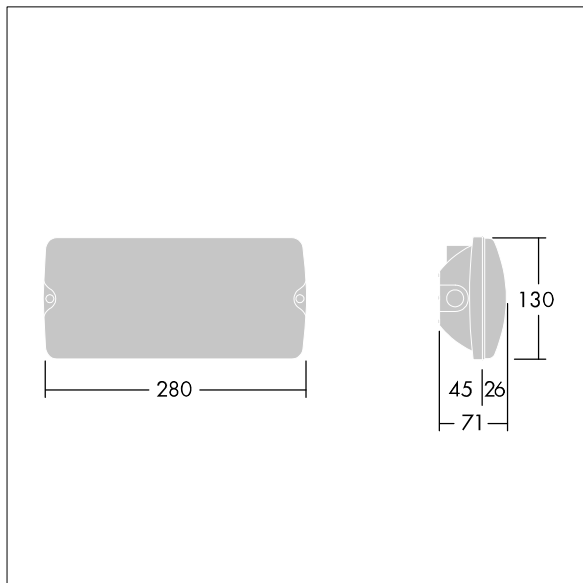

## Voyager Solid

Surface mounted LED emergency lighting luminaire for ceiling and wall. Electronic, fixed output control gear with 3 hour, Self/DALI Addressable test, emergency lighting circuit. Body: small size, white polycarbonate. Cover: transparent polycarbonate. Class II electrical, IP65. Internal ISO legends available for 23 m viewing distance (96634866, to be ordered separately).

Dimensions: 280 x 130 x 71 mm

Luminaire input power: 3 W

Weight: 0.6 kg

TLG\_VYSO\_F\_OPS.jpg

TLG\_VYSO\_M\_LDS.wmf

All values marked with an \* are rated values. Thorn uses tried and tested components from leading suppliers, however there may be isolated instances of technology-related failures of individual LEDs during the rated product lifetime. International standards set the tolerance in initial flux and connected load at  $\pm 10\%$ . Unless stated otherwise, the values apply to an ambient temperature of 25°C.