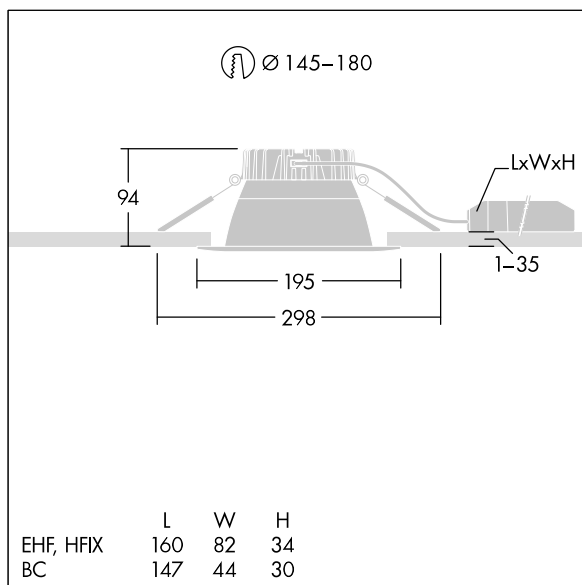

96635044 CETUS3 M 2000-840 EHF RWH

Cetus

A low height, recessed LED downlight. Suitable for ceiling cut-outs Ø145-180 mm for easy refurbishments or fast initial installations. Remote, pluggable, Fixed output LED driver with DC functionality, adjustable 50-100%, NFC configurable. Loop in - loop out possible. Body: die-cast aluminium for thermal management. Diffuser: polycarbonate, smooth reflector in white finish with wide beam. Reflector and trim: high quality, highly reflective polycarbonate. Class II electrical, IP44_IP20. Spring clips suitable for ceiling thicknesses from 1 to 35 mm. Complete with 4000K LED

Dimensions: Ø195 x 100 mm
 Luminaire input power: 16.3 W
 Luminaire luminous flux: 2048 lm
 Luminaire efficacy: 126 lm/W
 Weight: 0.67 kg

TLG_CTU3_F_M_LED_RWH_Persp.jpg

TLG_CTU3_M_EHFM.wmf

This product contains a light source of energy efficiency class C.

All values marked with an * are rated values. Thorn uses tried and tested components from leading suppliers, however there may be isolated instances of technology-related failures of individual LEDs during the rated product lifetime. International standards set the tolerance in initial flux and connected load at ±10%. Unless stated otherwise, the values apply to an ambient temperature of 25°C.