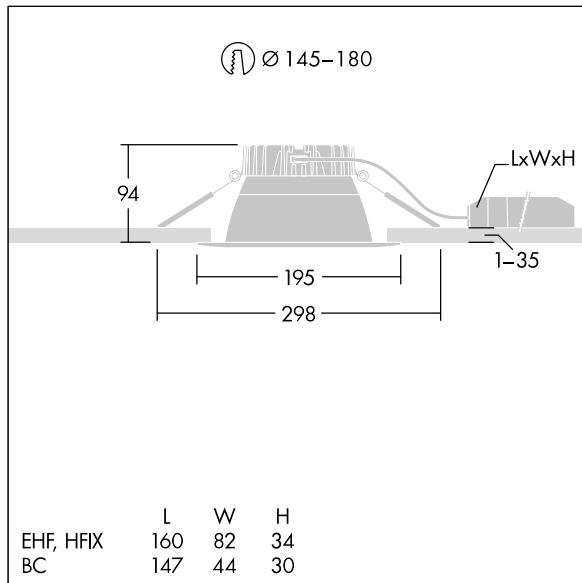

### Cetus

A low height, recessed LED downlight. Suitable for ceiling cut-outs Ø145-180 mm for easy refurbishments or fast initial installations. Remote, pluggable, Fixed output LED driver with DC functionality, adjustable 50-100%, NFC configurable. Loop in - loop out possible. Body: die-cast aluminium for thermal management. Diffuser: polycarbonate, smooth reflector in white finish with wide beam. Reflector and trim: high quality, highly reflective polycarbonate. Class II electrical, IP44\_IP20. Spring clips suitable for ceiling thicknesses from 1 to 35 mm. Complete with 4000K LED

Dimensions: Ø195 x 100 mm  
 Luminaire input power: 26.9 W  
 Luminaire luminous flux: 3222 lm  
 Luminaire efficacy: 120 lm/W  
 Weight: 0.69 kg

TLG\_CTU3\_F\_M\_LED\_RWH\_Persp.jpg

TLG\_CTU3\_M\_EHFM.wmf