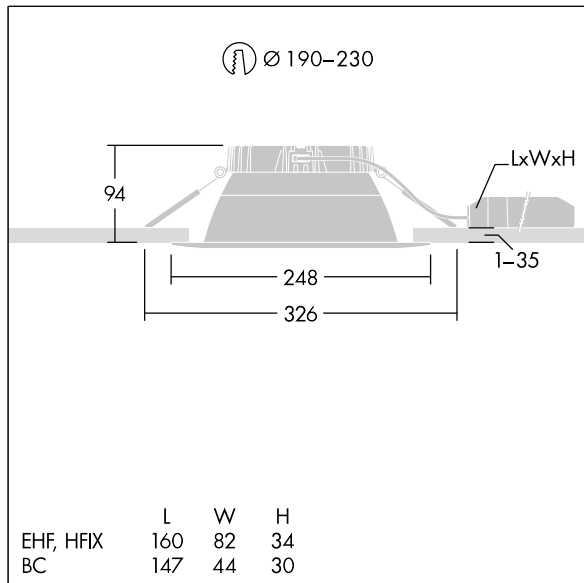

### Cetus

A low height, recessed LED downlight. Suitable for ceiling cut-outs Ø190-230 mm for easy refurbishments or fast initial installations. Remote, pluggable, Fixed output LED driver with DC functionality, adjustable 50-100%, NFC configurable. Loop in - loop out possible. Body: die-cast aluminium for thermal management. Diffuser: polycarbonate, smooth reflector in white finish with wide beam. Reflector and trim: high quality, highly reflective polycarbonate. Class II electrical, IP44\_IP20. Spring clips suitable for ceiling thicknesses from 1 to 35 mm. Complete with 4000K LED

Dimensions: Ø248 x 100 mm  
 Luminaire input power: 16.3 W  
 Luminaire luminous flux: 2208 lm  
 Luminaire efficacy: 135 lm/W  
 Weight: 0.79 kg

TLG\_CTU3\_F\_L\_LED\_RWH\_Persp.jpg

TLG\_CTU3\_M\_EHFL.wmf