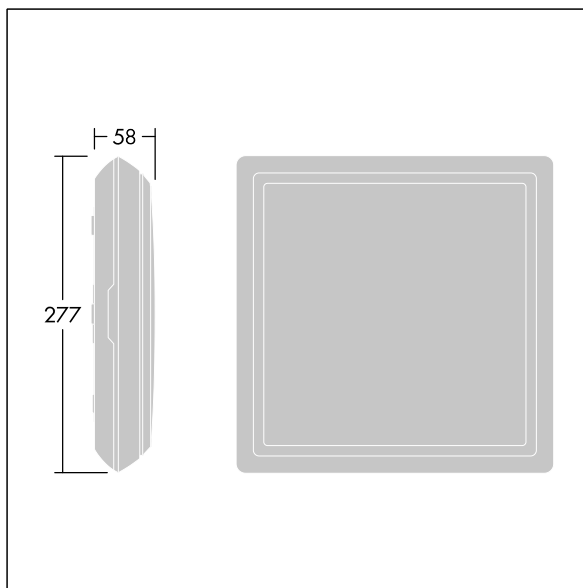

TLG_VYSQ_M_LD1.wmf

This product contains a light source of energy efficiency class C.

All values marked with an * are rated values. Thorn uses tried and tested components from leading suppliers, however there may be isolated instances of technology-related failures of individual LEDs during the rated product lifetime. International standards set the tolerance in initial flux and connected load at $\pm 10\%$. Unless stated otherwise, the values apply to an ambient temperature of 25°C .

Thorn Lighting is constantly developing and improving its products. The right is reserved to change specifications without prior notification or public announcement.
© Thorn Lighting