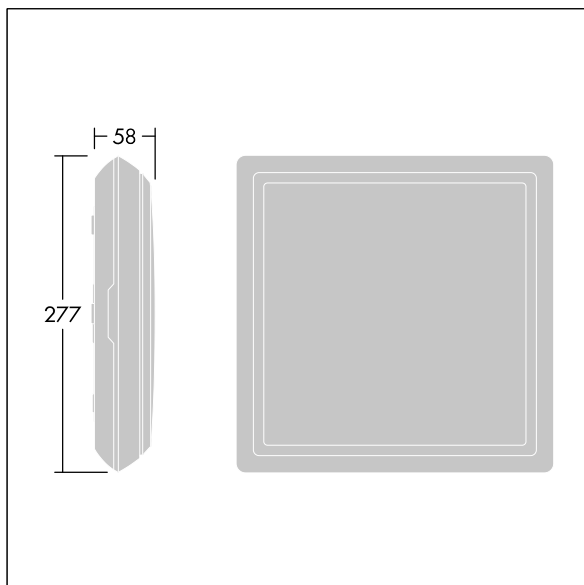

TLG_VYSQ_M_LD1.wmf

This product contains a light source of energy efficiency class C.

All values marked with an * are rated values. Thorn uses tried and tested components from leading suppliers, however there may be isolated instances of technology-related failures of individual LEDs during the rated product lifetime. International standards set the tolerance in initial flux and connected load at $\pm 10\%$. Unless stated otherwise, the values apply to an ambient temperature of 25°C .

Thorn Lighting is constantly developing and improving its products. The right is reserved to change specifications without prior notification or public announcement.
© Thorn Lighting