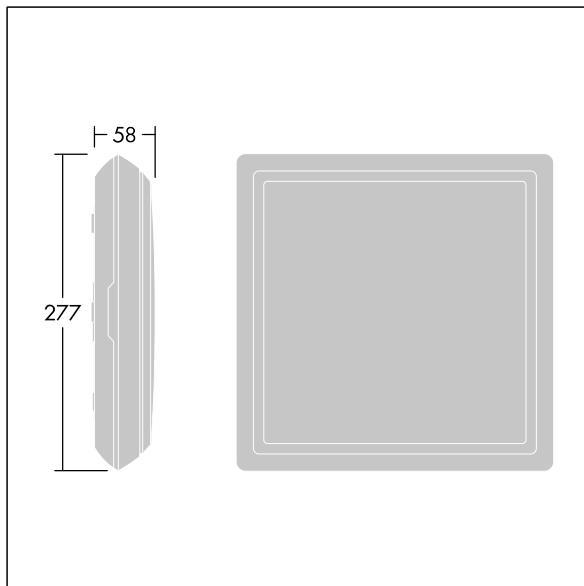

TLG_VYSQ_M_LD1.wmf

This product contains a light source of energy efficiency class C.

All values marked with an * are rated values. Thorn uses tried and tested components from leading suppliers, however there may be isolated instances of technology-related failures of individual LEDs during the rated product lifetime. International standards set the tolerance in initial flux and connected load at $\pm 10\%$. Unless stated otherwise, the values apply to an ambient temperature of 25°C .

Thorn Lighting is constantly developing and improving its products. The right is reserved to change specifications without prior notification or public announcement.
© Thorn Lighting