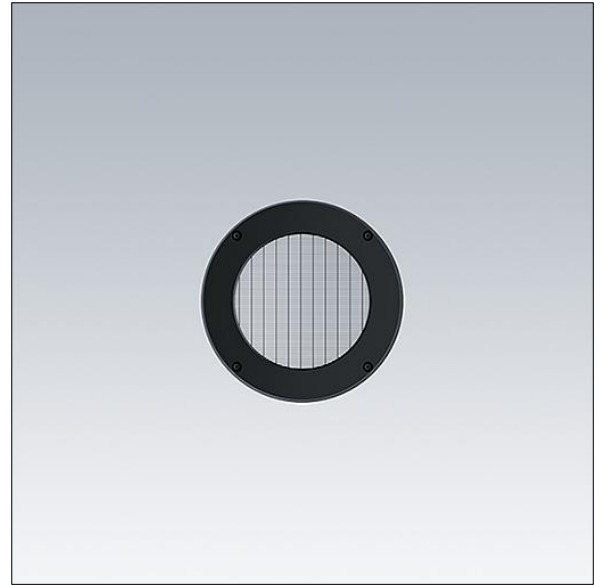

## Contrast

### 96635058 CONT3 12L LOUVER ANT

ISO 9223  
C5

#### Contrast

Louvre mounted on a rotative ring for precise glare control. To be mounted directly on the front of a medium Contrast luminaire. Best resistance against corrosion. Compatible with seaside installation.