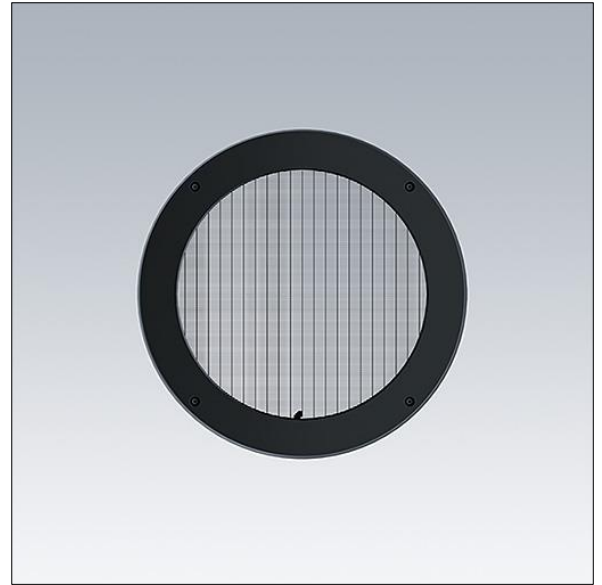

Contrast

96635063 CONT3 36/52L LOUVER ANT

ISO 9223
C5

Contrast

Louvre mounted on a rotative ring for precise glare control. To be mounted directly on the front of a large Contrast luminaire. Best resistance against corrosion. Compatible with seaside installation.

TLG_CON3_F_M_ACCESS_LOUVRE.jpg

TLG_CONL_M_36-52LHF.wmf